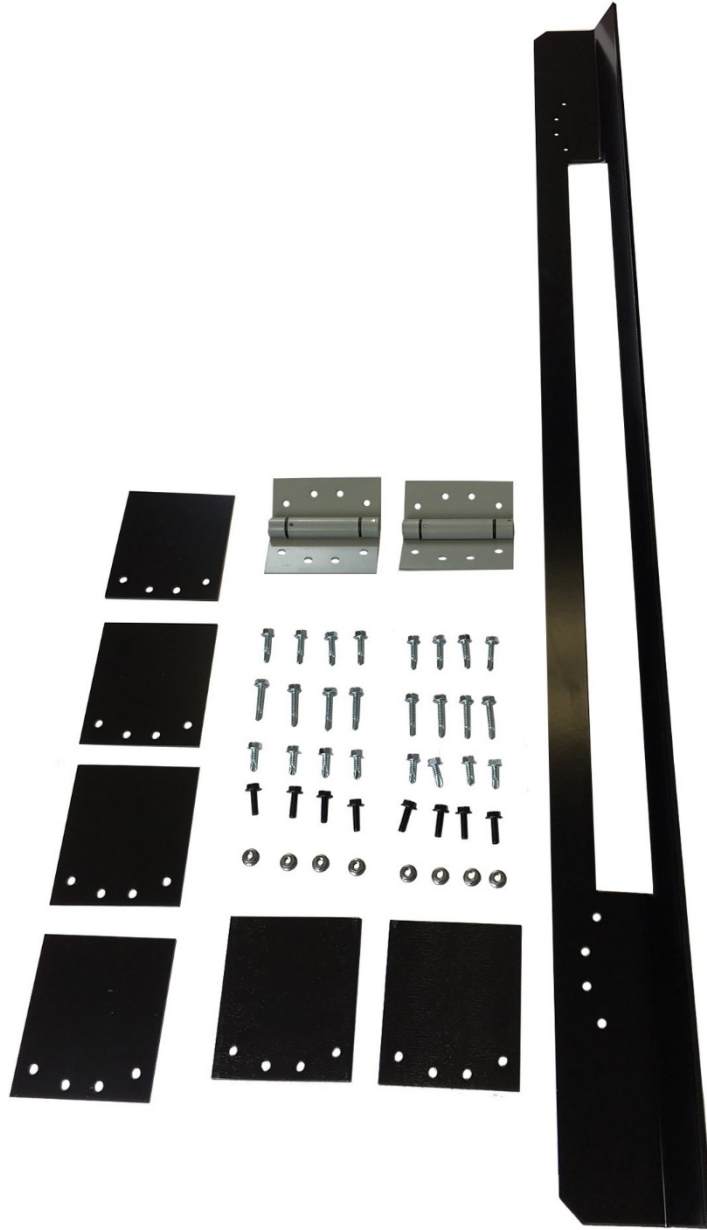

Folding Door Restrictor Parts Photos

ABA6940CD1 – Car side hinged restrictor for 49.5" x 84" entrance:

ABA283ANE1:

ABA283ANE6(shown) – 6" tall (ABA283ANE4V-same except 3" tall) Both have 7/8" reach:

DIN7504KST6.3X19-A1B: