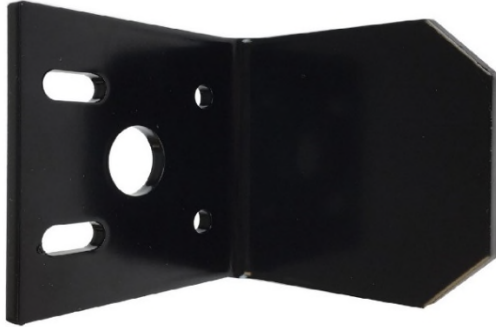

Folding Door Restrictor Parts Photos

ABA6940CD1 – Car side hinged restrictor for 49.5" x 84" entrance:

ABA283ANE1:

ABA283ANE6(shown) – 6" tall (ABA283ANE4V-same except 3" tall) Both have 7/8" reach:

DIN7504KST6.3X19-A1B: