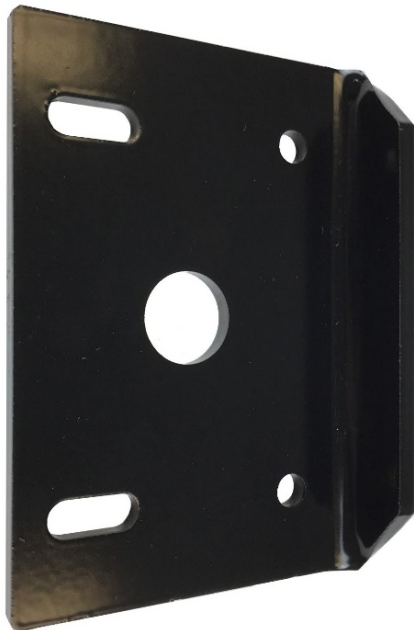

Folding Door Restrictor Parts Photos

ABA6940CD1 – Car side hinged restrictor for 49.5" x 84" entrance:

ABA283ANE1:

ABA283ANE6(shown) – 6" tall (ABA283ANE4V-same except 3" tall) Both have 7/8" reach:

DIN7504KST6.3X19-A1B: