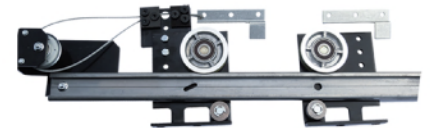

Tracks and Hangers ☐