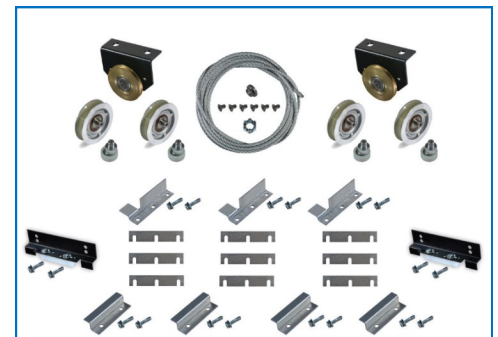

QL TO AT400 OPERATOR UPGRADE PACKAGE

QL to AT400 upgrade only

Lowest pricing ever!

QL to AT400 upgrade

Optiguard door edge

Folding door restrictor

Special package pricing--call for a quote!

Package deal includes:

- QL to AT400 retrofit
- Pre-engineered kit, labor savings for field installation
- Cut-in wiring diagrams included
- Optiguard door edge
- Folding door restrictor
- Car side refresh kit
- Entrance refresh kit

Car side refresh kit

Entrance refresh kit

Package includes up to 3 landings