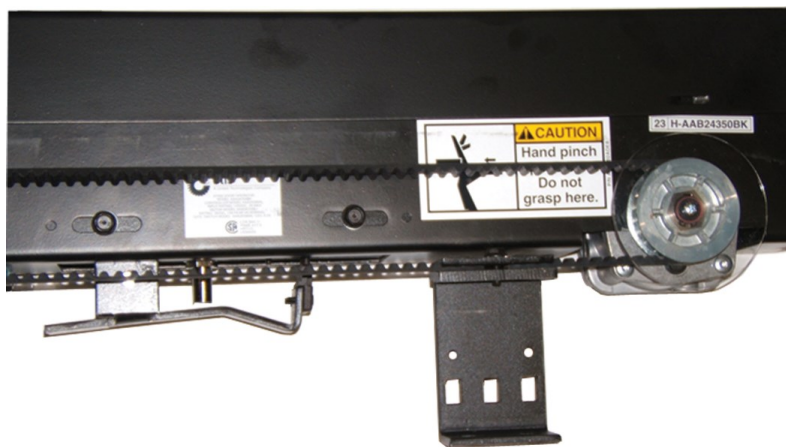

QL TO AT400 OPERATOR UPGRADE PACKAGE

QL to AT400 upgrade only

Lowest pricing ever!

QL to AT400 upgrade

Optiguard door edge

Folding door restrictor

Special package pricing--call for a quote!

Package deal includes:

- QL to AT400 retrofit
- Pre-engineered kit, labor savings for field installation
- Cut-in wiring diagrams included
- Optiguard door edge
- Folding door restrictor
- Car side refresh kit
- Entrance refresh kit

Car side refresh kit

Entrance refresh kit

Package includes up to 3 landings