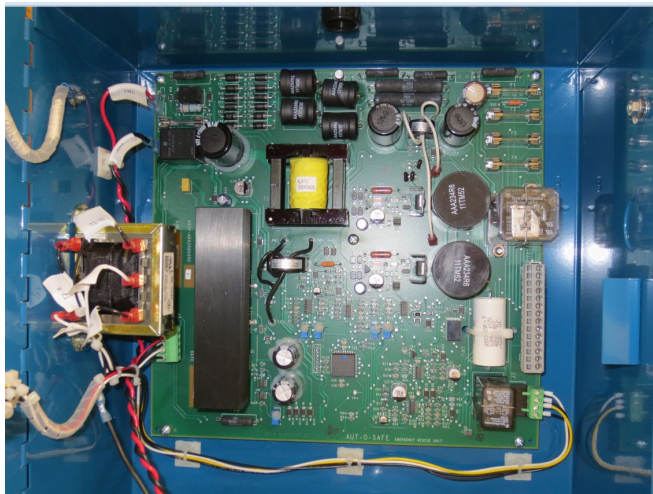

EMERGENCY RETURN UNIT

Eliminates Entrapments with the Loss of Building Power

EMERGENCY RETURN UNIT

- Pre-engineered for Otis 211 Controllers
- Proven Design and Reliability
- Easy Installation - 2 to 4 Hours