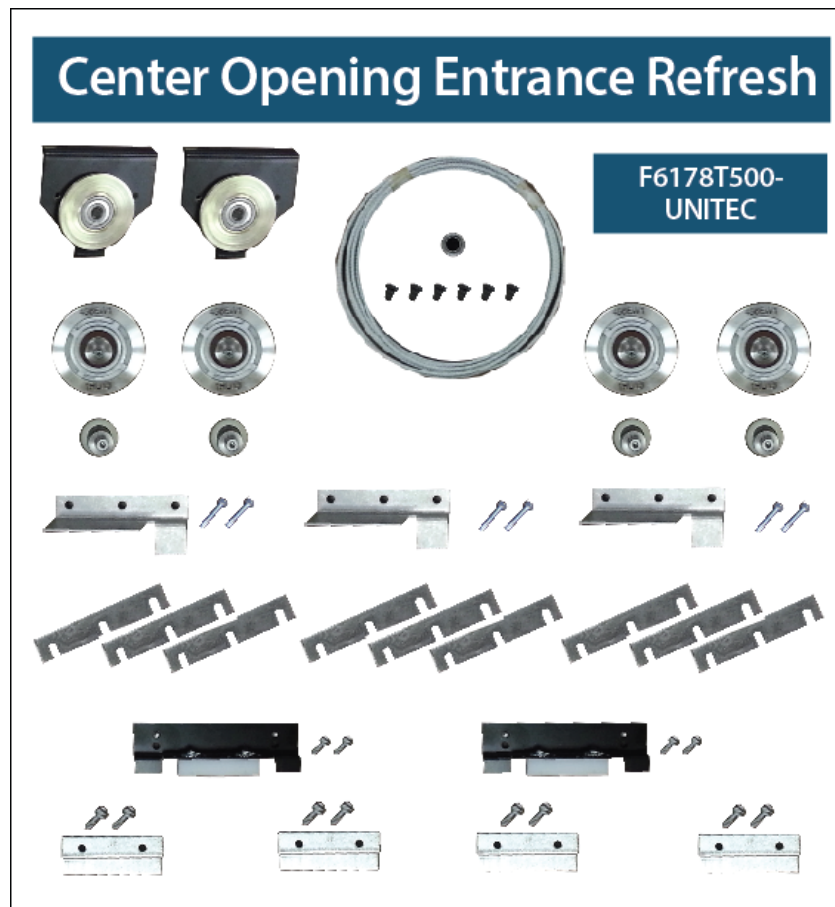

Hall Entrance Refresh Kits Otis Integral Hangers-Center Opening

One Entrance-One Kit-One Box
Maximum Efficiency!!

HALL ENTRANCE REFRESH KITS

**UNITEC-Your Modernization & Rebuild Source
for All Otis Door Equipment**