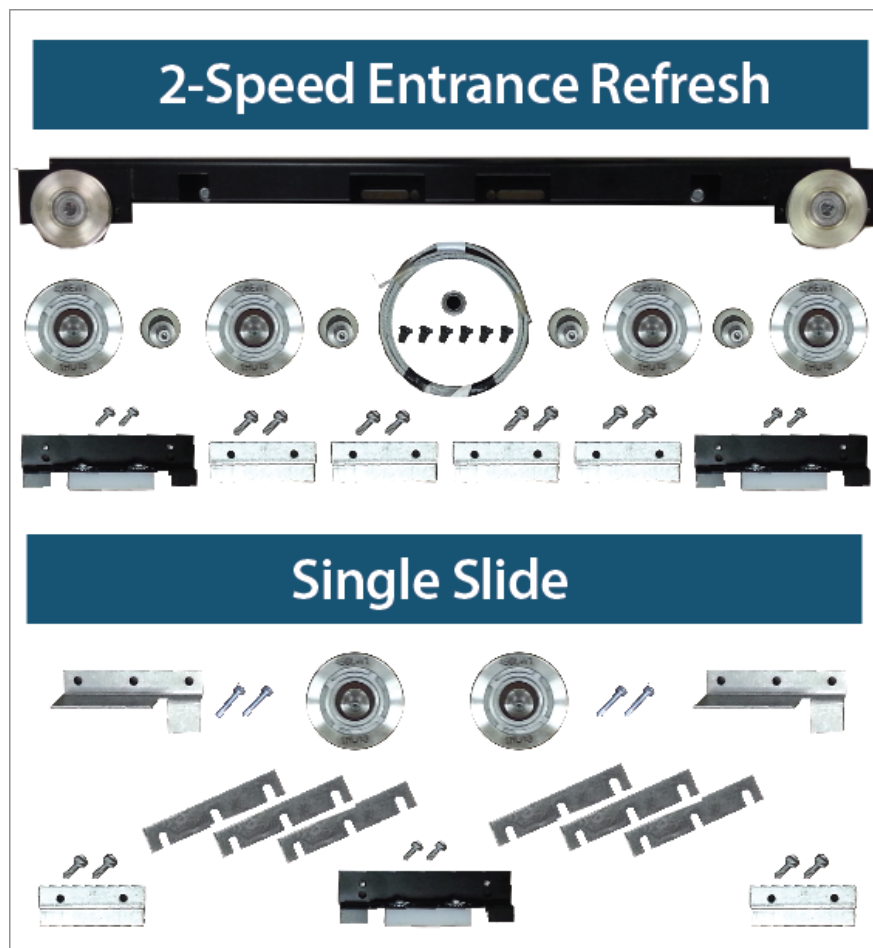

# Hall Entrance Refresh Kits Otis Integral Hangers-2 Spd/SS Opening

One Entrance-One Kit-One Box  
Maximum Efficiency!!

HALL ENTRANCE REFRESH KITS

**UNITEC-Your Modernization & Rebuild Source  
for All Otis Door Equipment**