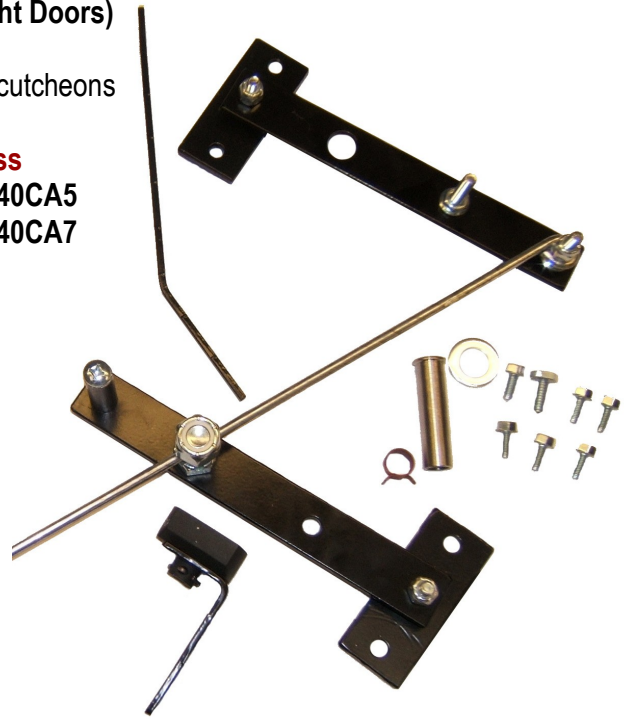

UNLOCKING DEVICES
(for Otis 6940 type Locks)

Emergency Door Unlocking Kits (Tall & Standard Height Doors)

Tall Door Emergency Unlocking Kits for 6940 Locks

Includes Bronze or Stainless Drop Key Hole Escutcheons

Part Nos.

	Stainless	Brass
For 1.25" Thick Doors	AAA6940CA4	AAA6940CA5
For 3.25" Thick Doors	AAA6940CA6	AAA6940CA7

UNLOCKING DEVICES

Standard Height Door Emergency Unlocking Kits for 6940 Locks

Part No. AAA6940CC400-UNITEC (SS4 Bushing)

Part No. AAA6940CC401-UNITEC (Brass Bushing)

For extra thick (3.25") doors - order Escutcheon separately:

Part No. 321CV3 - Bushing, 2", SS4

Part No. 321CV4 - Bushing, 4" SS4

Part No. 321CV5 - Bushing, 2" Brass

Part No. 321CV6 - Bushing, 4" Brass

Drop Keys

Standard and Extra Thick Door Keys

Part Nos. AAA194AZ1, AAA194AZ6

UNITEC is your Modernization & Rebuild Source
for All Otis Door Equipment