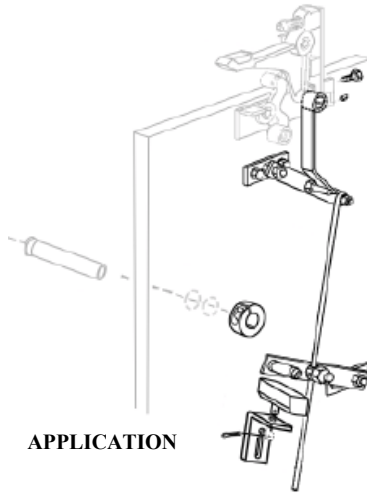

UNLOCKING DEVICES
(for Otis 6940 type Locks)

Emergency Door Unlocking Kits (Tall & Standard Height Doors)

Tall Door Emergency Unlocking Kits for 6940 Locks

Includes Bronze or Stainless Drop Key Hole Escutcheons

Part Nos.

	Stainless	Brass
For 1.25" Thick Doors	AAA6940CA4	AAA6940CA5
For 3.25" Thick Doors	AAA6940CA6	AAA6940CA7

UNLOCKING DEVICES

Standard Height Door Emergency Unlocking Kits for 6940 Locks

Part No. AAA6940CC400-UNITEC (SS4 Bushing)

Part No. AAA6940CC401-UNITEC (Brass Bushing)

For extra thick (3.25") doors - order Escutcheon separately:

Part No. 321CV3 - Bushing, 2", SS4

Part No. 321CV4 - Bushing, 4" SS4

Part No. 321CV5 - Bushing, 2" Brass

Part No. 321CV6 - Bushing, 4" Brass

Drop Keys

Standard and Extra Thick Door Keys

Part Nos. AAA194AZ1, AAA194AZ6

UNITEC is your Modernization & Rebuild Source
for All Otis Door Equipment