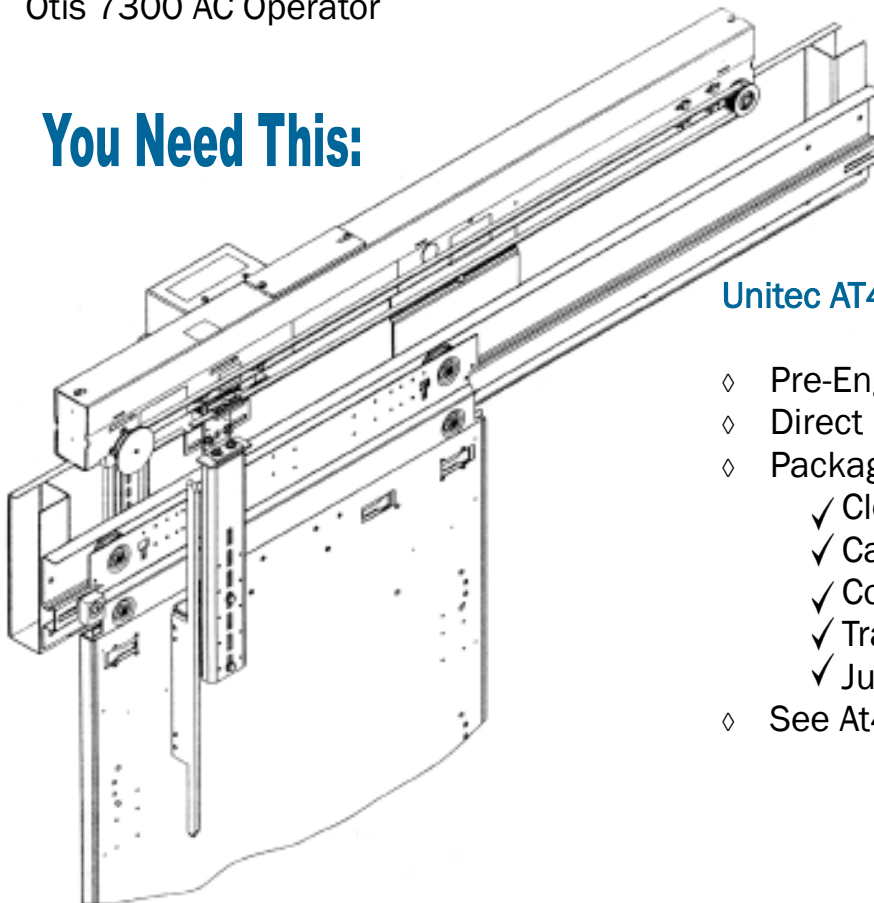

AT400 Door Operators

If You Have This:

Otis 7300 AC Operator

Or This:

Otis Screw (7777) Operator

You Need This:

Unitec AT400 Operator

- ◇ Pre-Engineered Packages
- ◇ Direct Replacement Upgrade/Retrofit
- ◇ Package Includes:
 - ✓ Closed-Loop Door Operator
 - ✓ Car Door Vane
 - ✓ Control Components
 - ✓ Transformer/Power Supply
 - ✓ Junction Box
- ◇ See At400 Field Survey Form

**AT400 DOOR OPERATOR
7300, 7777 Otis Door Operator Conversion**