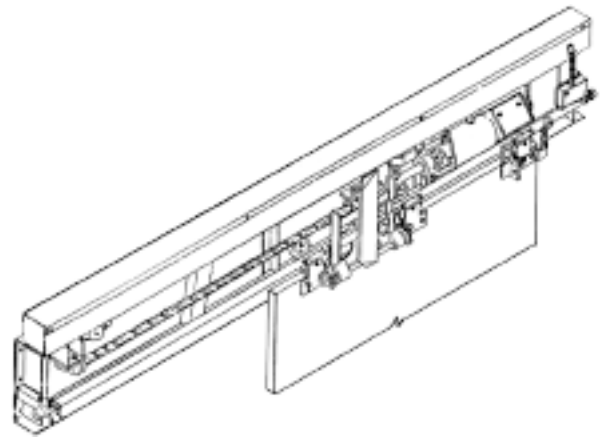

AT400 Door Operators

If You Have This:

Otis 7300 AC Operator

Or This:

Otis Screw (7777) Operator

You Need This:

Unitec AT400 Operator

- ◇ Pre-Engineered Packages
- ◇ Direct Replacement Upgrade/Retrofit
- ◇ Package Includes:
 - ✓ Closed-Loop Door Operator
 - ✓ Car Door Vane
 - ✓ Control Components
 - ✓ Transformer/Power Supply
 - ✓ Junction Box
- ◇ See At400 Field Survey Form

**AT400 DOOR OPERATOR
7300, 7777 Otis Door Operator Conversion**