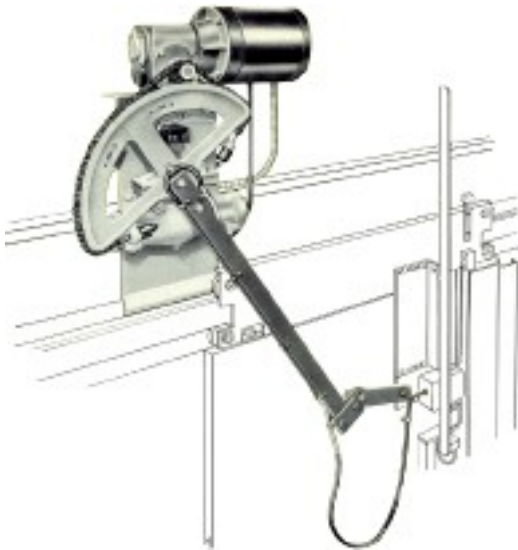

AT400 Door Operators

If You Have This:

Otis 7300 AC Operator

Or This:

Otis Screw (7777) Operator

You Need This:

Unitec AT400 Operator

- ◇ Pre-Engineered Packages
- ◇ Direct Replacement Upgrade/Retrofit
- ◇ Package Includes:
 - ✓ Closed-Loop Door Operator
 - ✓ Car Door Vane
 - ✓ Control Components
 - ✓ Transformer/Power Supply
 - ✓ Junction Box
- ◇ See At400 Field Survey Form

**AT400 DOOR OPERATOR
7300, 7777 Otis Door Operator Conversion**