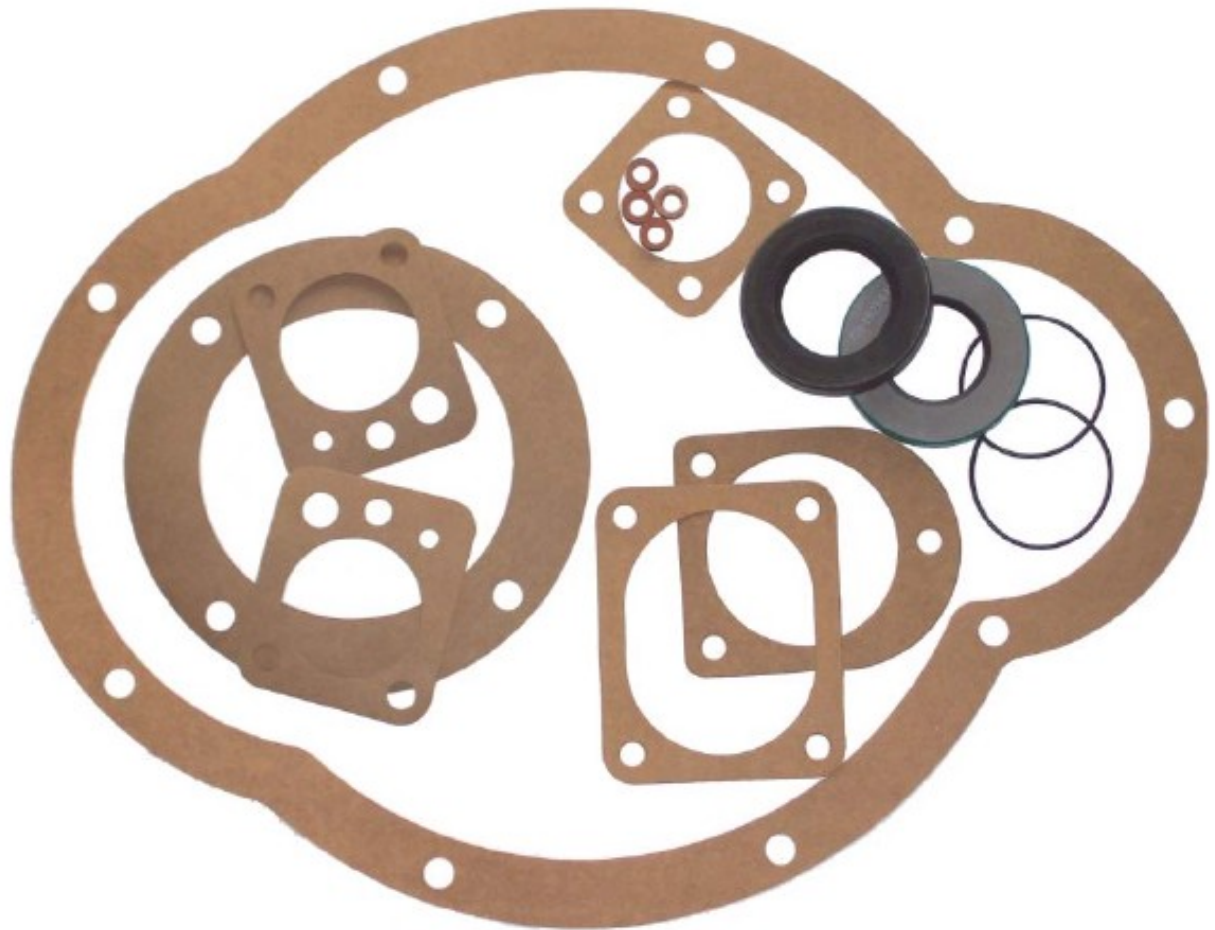

Otis 6970A Operator Rebuild Kits

OTIS 6970A OPERATOR REBUILD KITS

Gearbox Section

*Ever start a job
and not have all the parts?*

*Don't start another 6970A
operator rebuild
without a complete kit!*

6970A Operator Rebuild Kit (p/n E6970A500)

UNITEC rebuild kits for your Otis 6970A door operator provide all the key components to make your repair a success.

6970A Gaskets and Seals Kit (p/n E6970A501)

Whether you're just replacing seals & gaskets or doing a complete recondition (including bearings & brushes), we've got you covered.