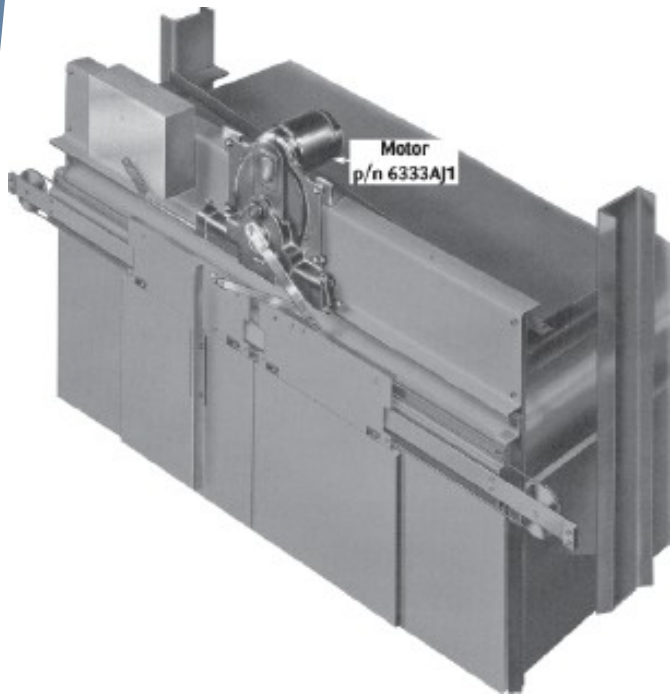

Otis 6970A Operator Rebuild Kits

OTIS 6970A OPERATOR REBUILD KITS

Gearbox Section

*Ever start a job
and not have all the parts?*

*Don't start another 6970A
operator rebuild
without a complete kit!*

6970A Operator Rebuild Kit (p/n E6970A500)

UNITEC rebuild kits for your Otis 6970A door operator provide all the key components to make your repair a success.

6970A Gaskets and Seals Kit (p/n E6970A501)

Whether you're just replacing seals & gaskets or doing a complete recondition (including bearings & brushes), we've got you covered.