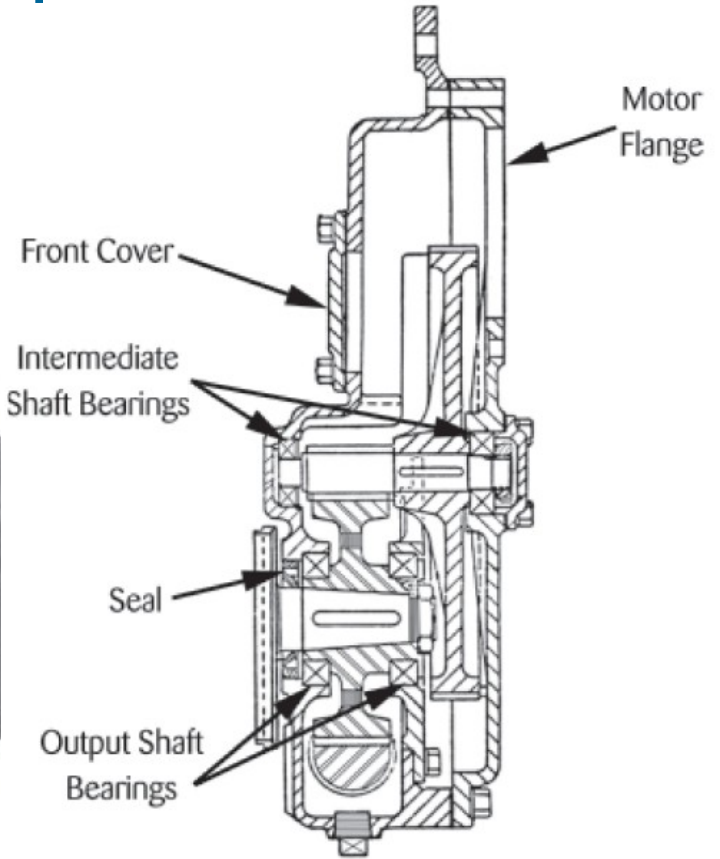

Otis 6970A Operator Rebuild Kits

OTIS 6970A OPERATOR REBUILD KITS

Gearbox Section

*Ever start a job
and not have all the parts?*

*Don't start another 6970A
operator rebuild
without a complete kit!*

6970A Operator Rebuild Kit (p/n E6970A500)

UNITEC rebuild kits for your Otis 6970A door operator provide all the key components to make your repair a success.

6970A Gaskets and Seals Kit (p/n E6970A501)

Whether you're just replacing seals & gaskets or doing a complete recondition (including bearings & brushes), we've got you covered.