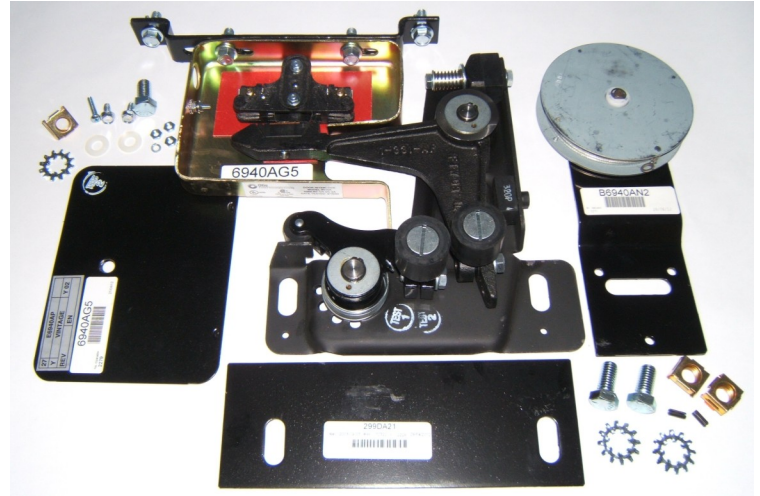

6940 TYPE INTERLOCKS

6940 TYPE INTERLOCKS

Complete 6940 Interlock Sets

Locks Sets with Retractable Reel Closer
Part Nos. E6940AP1 (RH C/O applications)
E6940AP2 (RH applications)
E6940AP3 (LH applications)

6940 Interlock Sets

Lock Sets without Closer
Part Nos. B6940BG1 (RH), B6940BG2 (LH)

E6940AP1 (shown)

New Stationary Car Cam/Vane

30" Long Car Door Vane with Mounting Bracket.
Use when installing 6940 locks where there were none before.

This car vane accommodates all 6940 interlock applications.

Part Nos. AAA6940BZ1 (RH), AAA6940BZ2 (LH)

Drop Keys

Standard and Extra Thick Door Keys
Part Nos. AAA194AZ1, AAA194AZ6

AZ1 Drop Key

**UNITEC Your Modernization & Rebuild Source
for All Otis Door Equipment**