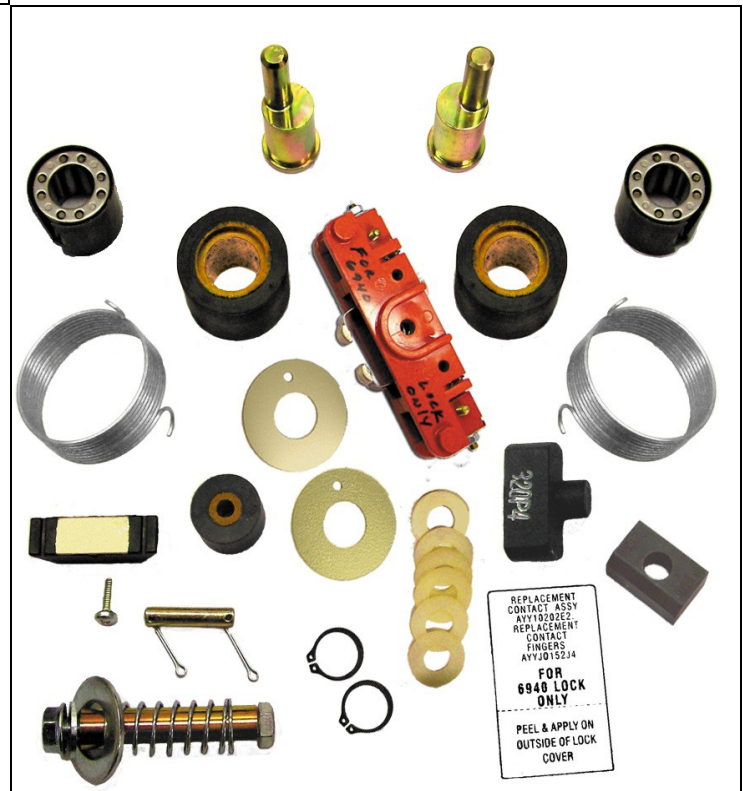

The 'Red' Contact Block Rebuild Kit

This kit offers maximum rebuild capability for Otis 6940 interlocks manufactured post 1992 through 1996 only and includes the unique 'red' contact block assembly of that vintage.

To order this kit use **P/N: B6940C504**

6940 Interlock Rebuild Kits