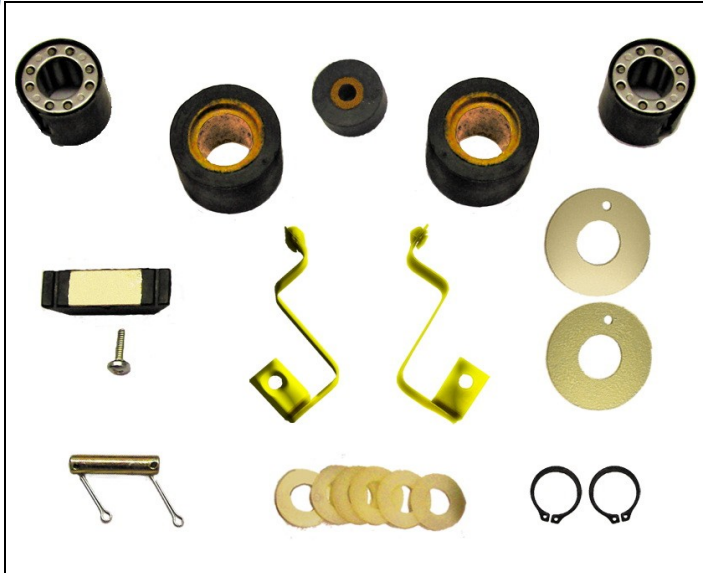

6940 Interlock Rebuild Kits

Making the Old—Like New!

Our Most Popular Rebuild Kit

This full service rebuild kit for the Otis 6940 interlock fits the need for units manufactured approximately after 1962 through 1991 and again from 1997 to the present. For the minimum rebuild kit for this same period of manufacture see the B6940C500 part number kit.

To order this kit use **P/N B6940C503**

Pre 1962 Switch Contact Assembly

Old Vintage
4-Piece Contact
Block Assembly
Now Obsolete

Oldest Vintage Rebuild Kit

This full service rebuild meets the needs for those Otis 6940 interlocks designed and manufactured before 1962. A comprehensive rebuild kit, it includes all the most needed parts.

To order this kit use **P/N B6940C502**

6940 Interlock Rebuild Kits

Whichever the Equipment Vintage, Choose the Rebuild Kit that Meets Your Need

The Basic Rebuild Kit

This minimum rebuild kit shown is available for use on the same vintage locks shown on the flyer for B6940C503. To refresh this version lock with maximum number of replacement parts, see the B6940C503 kit. Otherwise, for the most basic and economical refresh, use **P/N: B6940C500**

The 'Red' Contact Block Rebuild Kit

This kit offers maximum rebuild capability for Otis 6940 interlocks manufactured post 1992 through 1996 only and includes the unique 'red' contact block assembly of that vintage.