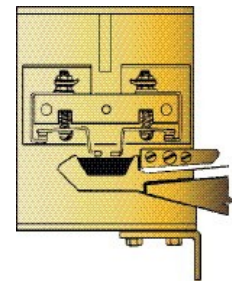

6940 Interlock Rebuild Kits

Making the Old—Like New!

Our Most Popular Rebuild Kit

This full service rebuild kit for the Otis 6940 interlock fits the need for units manufactured approximately after 1962 through 1991 and again from 1997 to the present. For the minimum rebuild kit for this same period of manufacture see the B6940C500 part number kit.

To order this kit use **P/N B6940C503**

Pre 1962 Switch Contact Assembly

Old Vintage
4-Piece Contact
Block Assembly
Now Obsolete

Oldest Vintage Rebuild Kit

This full service rebuild meets the needs for those Otis 6940 interlocks designed and manufactured before 1962. A comprehensive rebuild kit, it includes all the most needed parts.

To order this kit use **P/N B6940C502**

6940 Interlock Rebuild Kits

Whichever the Equipment Vintage, Choose the Rebuild Kit that Meets Your Need

The Basic Rebuild Kit

This minimum rebuild kit shown is available for use on the same vintage locks shown on the flyer for B6940C503. To refresh this version lock with maximum number of replacement parts, see the B6940C503 kit. Otherwise, for the most basic and economical refresh, use **P/N: B6940C500**

The 'Red' Contact Block Rebuild Kit

This kit offers maximum rebuild capability for Otis 6940 interlocks manufactured post 1992 through 1996 only and includes the unique 'red' contact block assembly of that vintage.