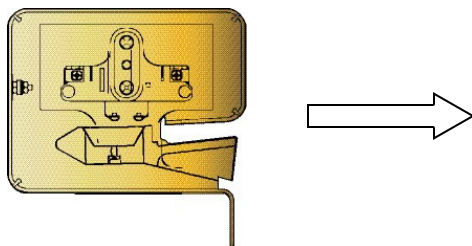

6940 Interlock Rebuild Kits

Making the Old—Like New!

Our Most Popular Rebuild Kit

This full service rebuild kit for the Otis 6940 interlock fits the need for units manufactured approximately after 1962 through 1991 and again from 1997 to the present. For the minimum rebuild kit for this same period of manufacture see the B6940C500 part number kit.

To order this kit use **P/N B6940C503**

Pre 1962 Switch Contact Assembly

Old Vintage
4-Piece Contact
Block Assembly
Now Obsolete

Oldest Vintage Rebuild Kit

This full service rebuild meets the needs for those Otis 6940 interlocks designed and manufactured before 1962. A comprehensive rebuild kit, it includes all the most needed parts.

To order this kit use **P/N B6940C502**

6940 Interlock Rebuild Kits

Whichever the Equipment Vintage, Choose the Rebuild Kit that Meets Your Need

The Basic Rebuild Kit

This minimum rebuild kit shown is available for use on the same vintage locks shown on the flyer for B6940C503. To refresh this version lock with maximum number of replacement parts, see the B6940C503 kit. Otherwise, for the most basic and economical refresh, use **P/N: B6940C500**