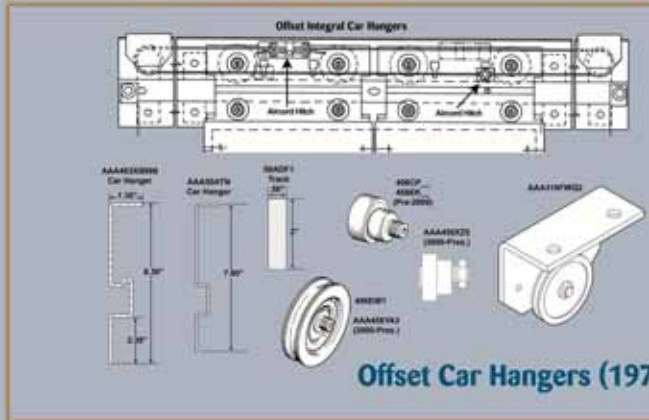

Otis[®] Door Systems

Unitec Parts Company[®]
800-328-7840
www.unitecparts.com

Type A Hangers

Type AU Car Hangers

Type B Hangers

**7060A Hoistway Hangers
(1959 - 1962)**

**Integral Hoistway Hangers
(c. 1959 - Present)**

**7087 Applied (Cast Iron) Hoistway Hangers
(1963 - Present)**

Offset Car Hangers (1977 - Present)

**Modernization Track & Hanger System
(2001 - Present)**