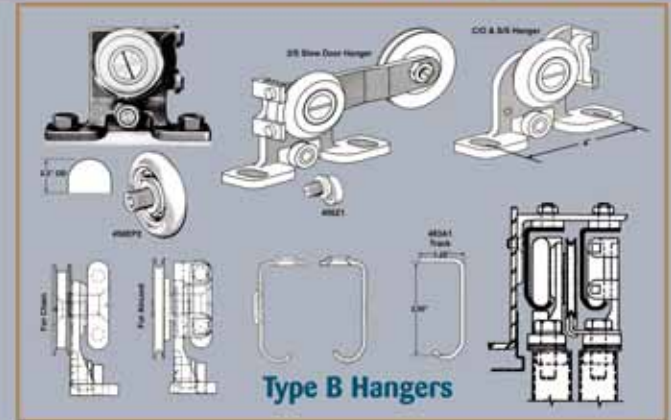

Otis[®] Door Systems

Unitec Parts Company[®]
800-328-7840
www.unitecparts.com

Type A Hangers

Type AU Car Hangers

Type B Hangers

**7060A Hoistway Hangers
(1959 - 1962)**

**Integral Hoistway Hangers
(c. 1959 - Present)**

**7087 Applied (Cast Iron) Hoistway Hangers
(1963 - Present)**

Offset Car Hangers (1977 - Present)

**Modernization Track & Hanger System
(2001 - Present)**