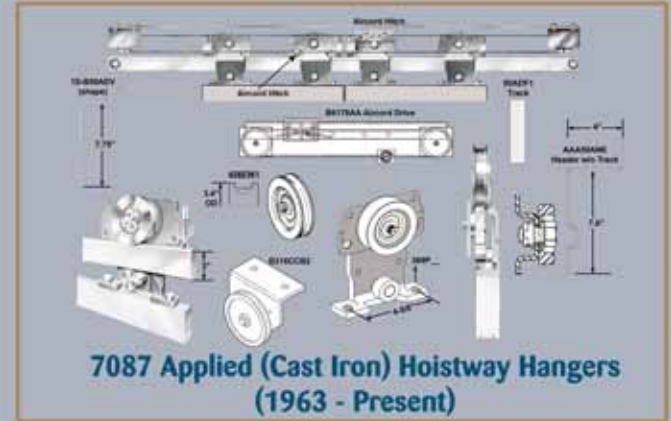

Otis[®] Door Systems

Unitec Parts Company[®]
800-328-7840
www.unitecparts.com

Type A Hangers

Type AU Car Hangers

Type B Hangers

**7060A Hoistway Hangers
(1959 - 1962)**

**Integral Hoistway Hangers
(c. 1959 - Present)**

**7087 Applied (Cast Iron) Hoistway Hangers
(1963 - Present)**

Offset Car Hangers (1977 - Present)

**Modernization Track & Hanger System
(2001 - Present)**