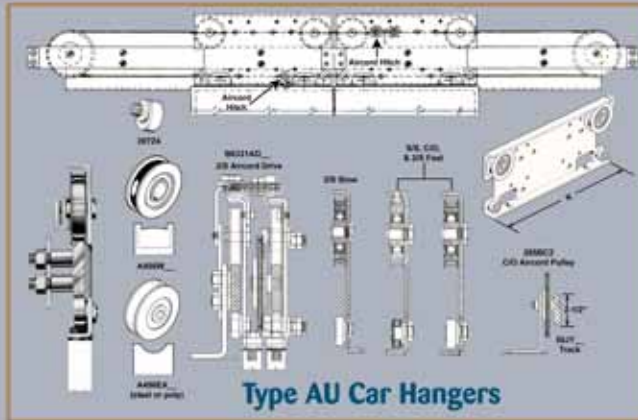

Otis[®] Door Systems

Unitec Parts Company[®]
800-328-7840
www.unitecparts.com

Type A Hangers

Type AU Car Hangers

Type B Hangers

**7060A Hoistway Hangers
(1959 - 1962)**

**Integral Hoistway Hangers
(c. 1959 - Present)**