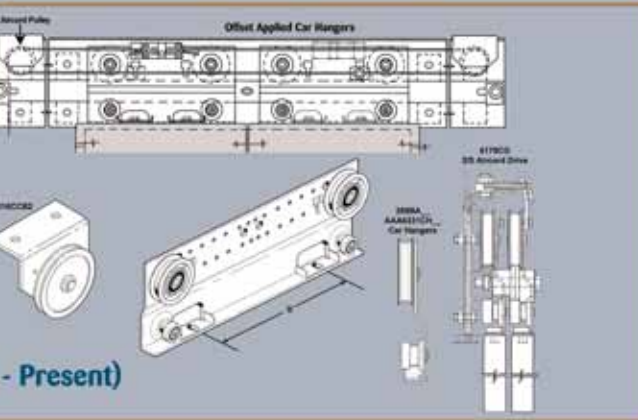

Otis[®] Door Systems

Unitec Parts Company[®]
800-328-7840
www.unitecparts.com

Type A Hangers

Type AU Car Hangers

Type B Hangers

**7060A Hoistway Hangers
(1959 - 1962)**

**Integral Hoistway Hangers
(c. 1959 - Present)**

**7087 Applied (Cast Iron) Hoistway Hangers
(1963 - Present)**

Offset Car Hangers (1977 - Present)

**Modernization Track & Hanger System
(2001 - Present)**