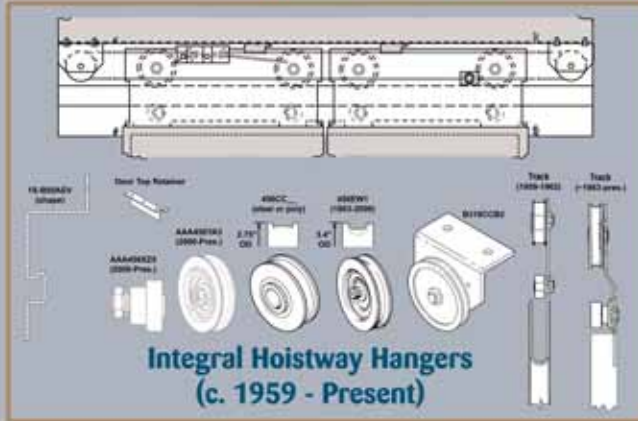

Otis[®] Door Systems

Unitec Parts Company[®]
800-328-7840
www.unitecparts.com

Type A Hangers

Type AU Car Hangers

Type B Hangers

**7060A Hoistway Hangers
(1959 - 1962)**

**Integral Hoistway Hangers
(c. 1959 - Present)**

**7087 Applied (Cast Iron) Hoistway Hangers
(1963 - Present)**

Offset Car Hangers (1977 - Present)

**Modernization Track & Hanger System
(2001 - Present)**