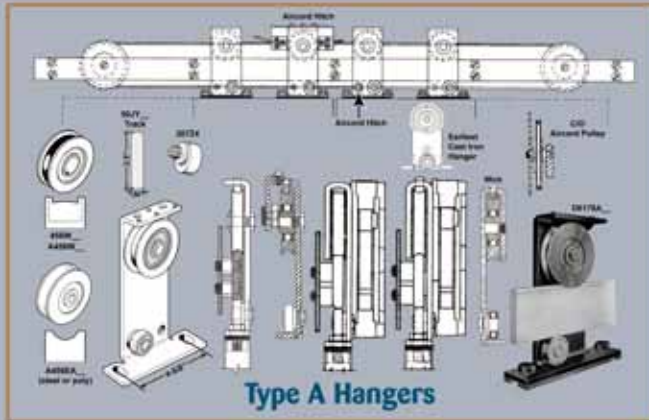

Otis[®] Door Systems

Unitec Parts Company[®]
800-328-7840
www.unitecparts.com

Type A Hangers

Type AU Car Hangers

Type B Hangers

**7060A Hoistway Hangers
(1959 - 1962)**

**Integral Hoistway Hangers
(c. 1959 - Present)**

**7087 Applied (Cast Iron) Hoistway Hangers
(1963 - Present)**

Offset Car Hangers (1977 - Present)

**Modernization Track & Hanger System
(2001 - Present)**