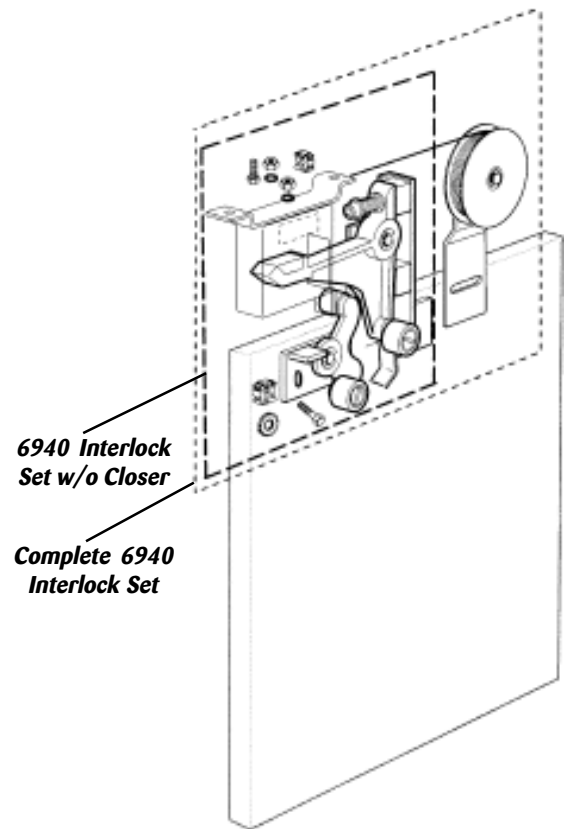

Drop Keys

Standard and Extra Thick Door Keys
(p/ns AAA194AZ1, AAA194AZ6)

Emergency Door Unlocking Kits (Tall & Standard Height Doors)

Tall Door Emergency Unlocking Kits for 6940 Locks
Includes Bronze or Stainless Drop Key Hole Escutcheons
(p/ns AAA6940CA4-7)

Standard Height Door Emergency Unlocking Kits for 6940 Locks
Choose from 4 Finishes and Sizes
Order 321CV Escutcheon Separately
(Kit AAA288ZU2 shown)

Hinged Door Restrictors

Key Features:

- ✓ Completely Passive—No Wearing or Moving Parts Under Normal Operating Conditions
- ✓ Maintenance and Evacuation Friendly
- ✓ Meets All Applicable ANSI Codes When Installed Under Those Guidelines

Must Be Specified per Contract (depending on number of doors & floor heights)

6940 Interlock Set w/o Closer

Complete 6940 Interlock Set

(800) 328-7840

212 West Newberry Road
Bloomfield, CT 06002

And remember—our catalog contains only
1/3 of our available parts,
so if you don't see what you want,
CALL US!