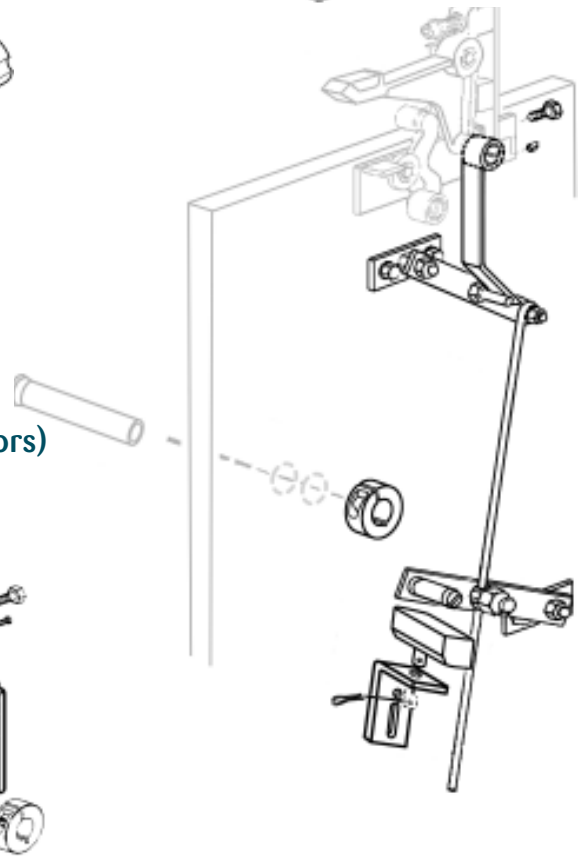

Standard Height Door Emergency Unlocking Kits for 6940 Locks
Choose from 4 Finishes and Sizes
Order 321CV Escutcheon Separately
(Kit AAA288ZU2 shown)

Hinged Door Restrictors

Key Features:

- ✓ Completely Passive—No Wearing or Moving Parts Under Normal Operating Conditions
- ✓ Maintenance and Evacuation Friendly
- ✓ Meets All Applicable ANSI Codes When Installed Under Those Guidelines

Must Be Specified per Contract (depending on number of doors & floor heights)

6940 Interlock Set w/o Closer

Complete 6940 Interlock Set

(800) 328-7840

212 West Newberry Road
Bloomfield, CT 06002

And remember—our catalog contains only
1/3 of our available parts,
so if you don't see what you want,
CALL US!