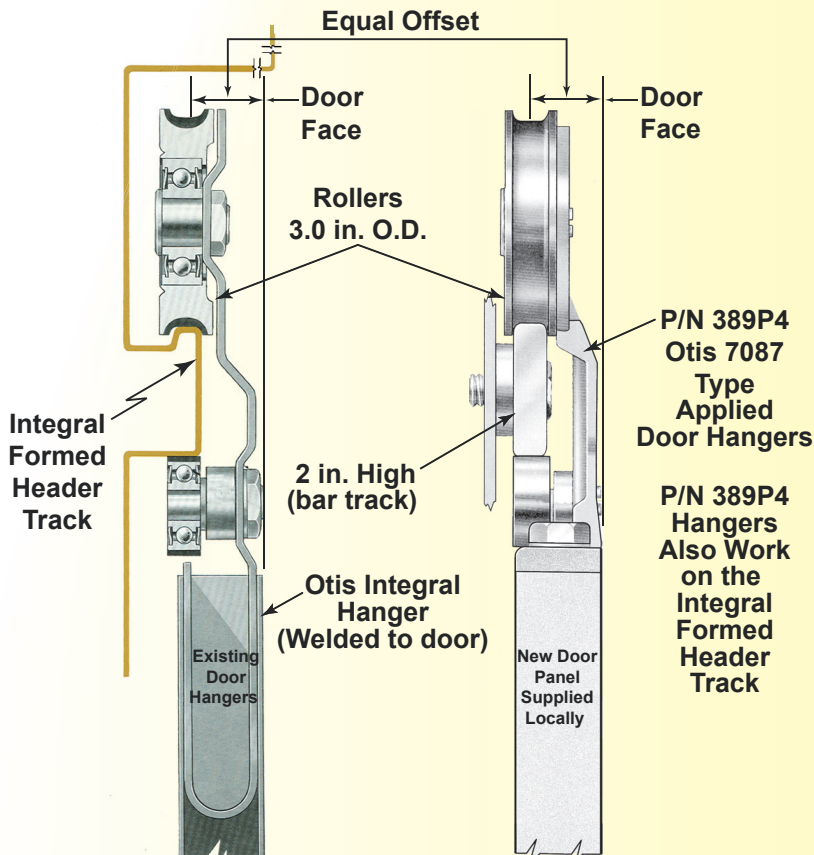

UNITEC® Headers, Hangers, & Tracks

800-328-7840

Hoistway Header Track

Doing a modernization having Otis doors with integral door hangers and/or an Otis integral formed header track?

Do you need to retain headers, install new tracks, or new headers?

UNITEC has some solutions for you!

P/N	APPL	A	B	C	D
AAA483XB999	C/O	4.0	2.3	1.8	7.7
AAA483XB997	2Spd	5.5	2.3	1.8	7.7
OLDER OTIS VERSION HEADERS (special order only)					
50AEV-106	C/O	4	3.9	2.4	8.3
50AEV1-106	2Spd	5.5	3.9	2.4	8.3
1S-A50AEV-106	C/O	4	3.9	1.8	7.7
2S-A50AEV-106	2Spd	5.5	3.9	1.8	7.7