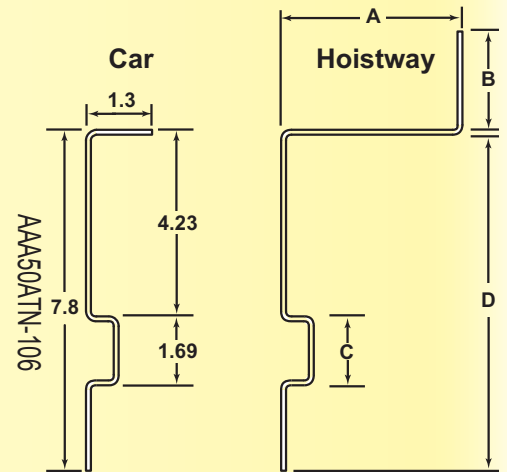

UNITEC Headers w/o Track

Hoistway Only	A	B	C	D
AAA50ANE1-106	4.0	2.25	1.94	7.6
AAA50ANE2-106	5.5			

UNITEC PARTS COMPANY®

www.unitecparts.com 800-328-7840

(05/2007) © UNITEC 2007. All rights reserved.

Unitec® is a registered trademark of Otis Elevator Corporation, Farmington, CT.