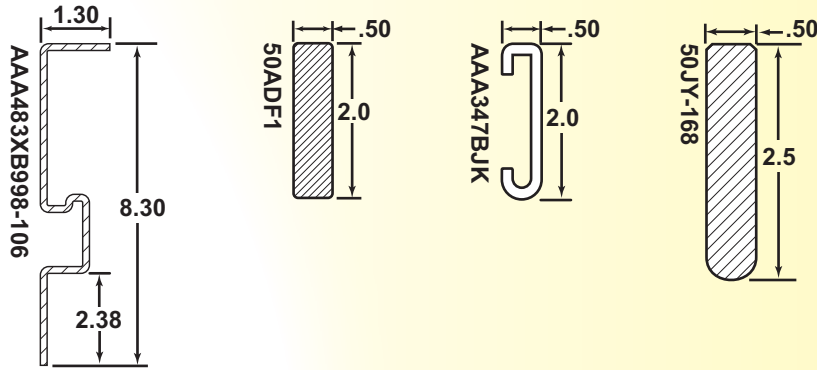

UNITEC® Headers, Hangers, & Tracks

800-328-7840

Hoistway Header Track

Doing a modernization having Otis doors with integral door hangers and/or an Otis integral formed header track?

Do you need to retain headers, install new tracks, or new headers?

UNITEC has some solutions for you!

P/N	APPL	A	B	C	D
AAA483XB999	C/O	4.0	2.3	1.8	7.7
AAA483XB997	2Spd	5.5	2.3	1.8	7.7
OLDER OTIS VERSION HEADERS (special order only)					
50AEV-106	C/O	4	3.9	2.4	8.3
50AEV1-106	2Spd	5.5	3.9	2.4	8.3
1S-A50AEV-106	C/O	4	3.9	1.8	7.7
2S-A50AEV-106	2Spd	5.5	3.9	1.8	7.7

UNITEC Headers w/o Track

Hoistway Only	A	B	C	D
AAA50ANE1-106	4.0	2.25	1.94	7.6
AAA50ANE2-106	5.5			

UNITEC PARTS COMPANY®

www.unitecparts.com 800-328-7840

(05/2007) © UNITEC 2007. All rights reserved.

Unitec® is a registered trademark of Otis Elevator Corporation, Farmington, CT.